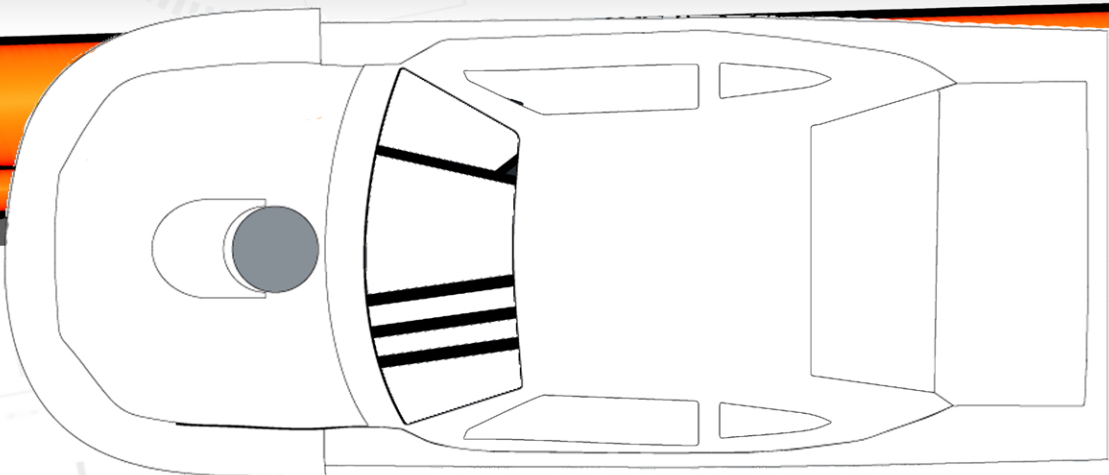

Design / Installation Template

CUSTOMER: _____
DATE: _____
ARTIST: _____
VERSION: _____

LATE MODEL

Kustom Concepts
GRAPHICS & DESIGN
701-277-1675