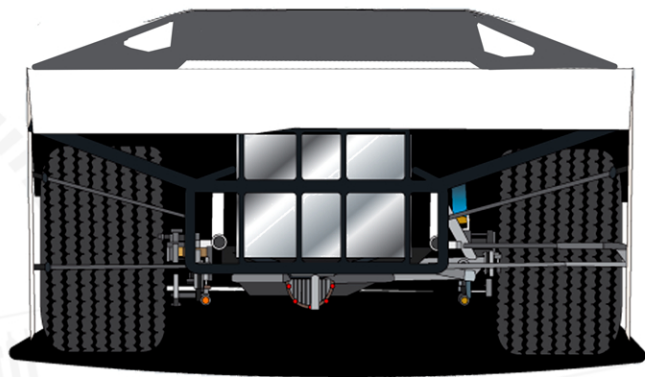

Design / Installation Template

CUSTOMER: _____
DATE: _____
ARTIST: _____
VERSION: _____

LATE MODEL

Kustom Concepts
GRAPHICS & DESIGN
701-277-1675