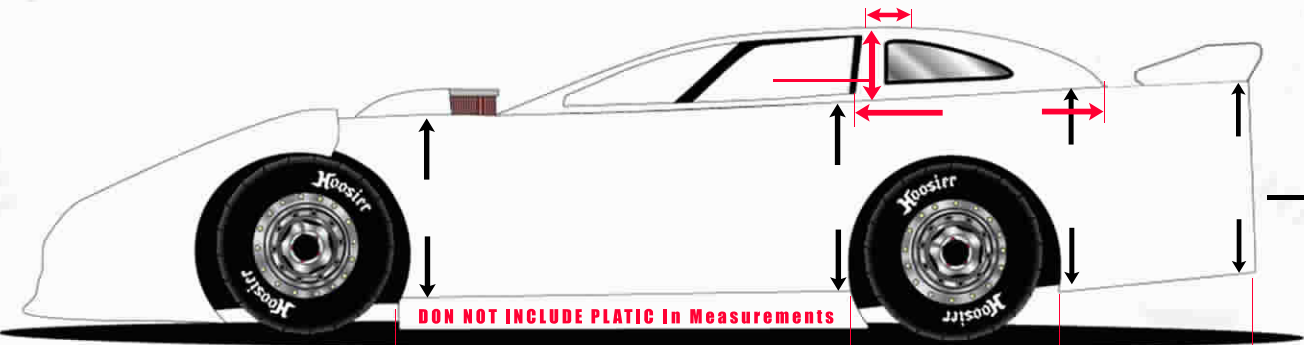

Design / Installation Template

CUSTOMER: _____
DATE: _____
ARTIST: _____
VERSION: _____

LATE MODEL

Kustom
Koncepts
GRAPHICS & DESIGN
701-277-1675