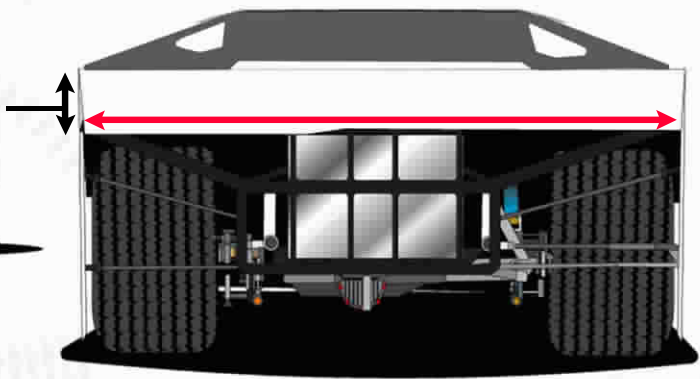

Design / Installation Template

CUSTOMER: _____
DATE: _____
ARTIST: _____
VERSION: _____

LATE MODEL

Kustom
Koncepts
GRAPHICS & DESIGN
701-277-1675