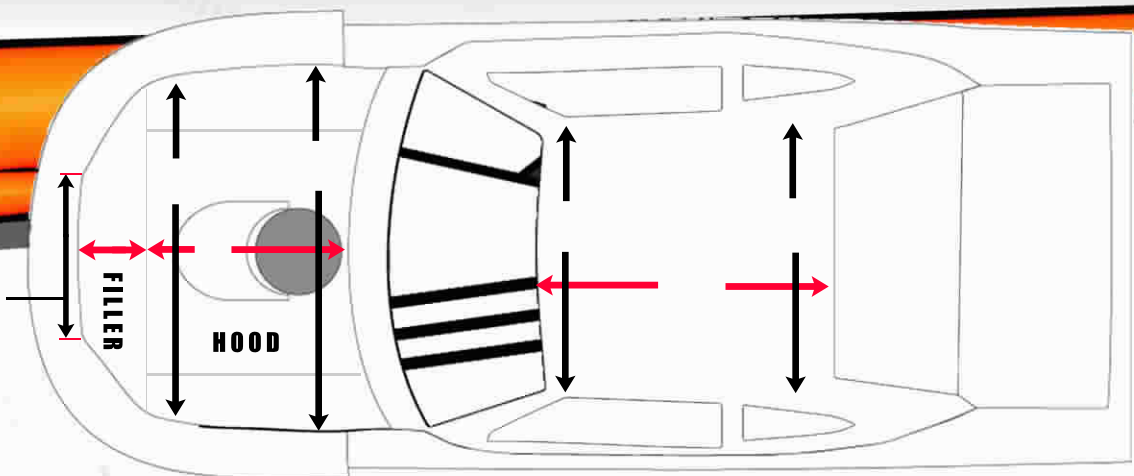

Design / Installation Template

CUSTOMER: _____
DATE: _____
ARTIST: _____
VERSION: _____

LATE MODEL

Kustom
Koncepts
GRAPHICS & DESIGN
701-277-1675