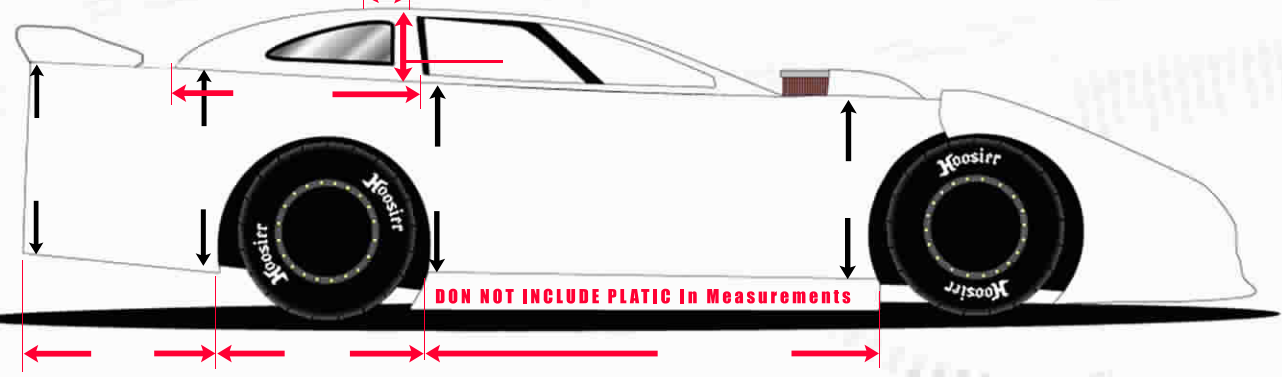

Design / Installation Template

CUSTOMER: _____
DATE: _____
ARTIST: _____
VERSION: _____

LATE MODEL

Kustom
Koncepts
GRAPHICS & DESIGN
701-277-1675